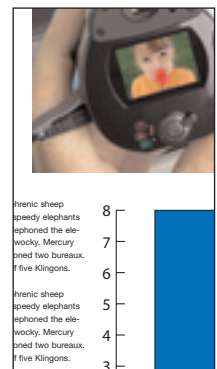

Just connect your camera and print

With an optional Camera Direct Photo Print Card, the magicolor® 5440DL lets you print photos direct from any PictBridge-compliant digital camera. It's a fast and convenient way to print photos at the touch of a button.

Laser sharp

The Object Segmentation technology found in the magicolor® 5440DL increases print quality of documents composed of various objects (text, graphics and images) by analyzing and selecting the best printing setting for each object. The result: crisp text, smooth graphics and vivid images that are usually found on high-end graphical printers.